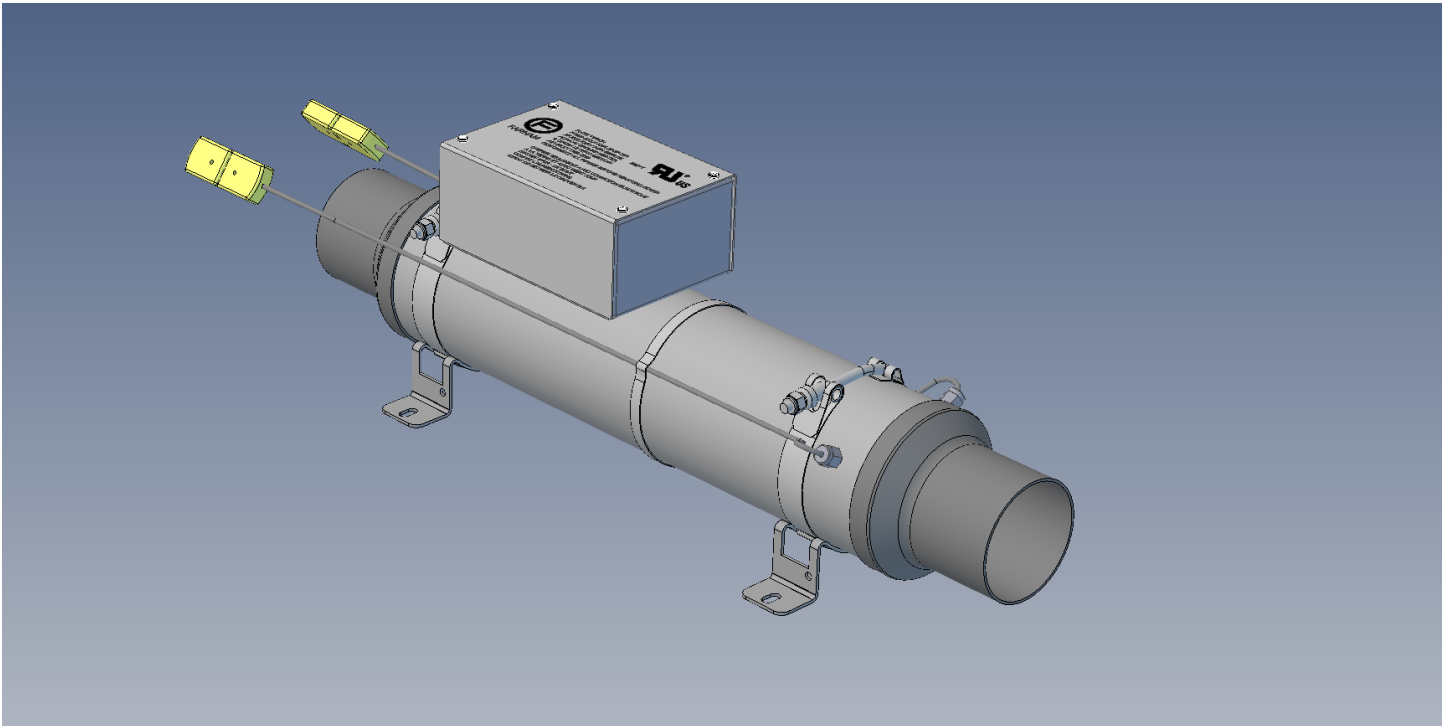

FT400 SHORT FLOW TORCH

This model can be viewed as a 3D model if opened in Adobe Reader. Simply click the object once - and then rotate, zoom, and pan to explore!