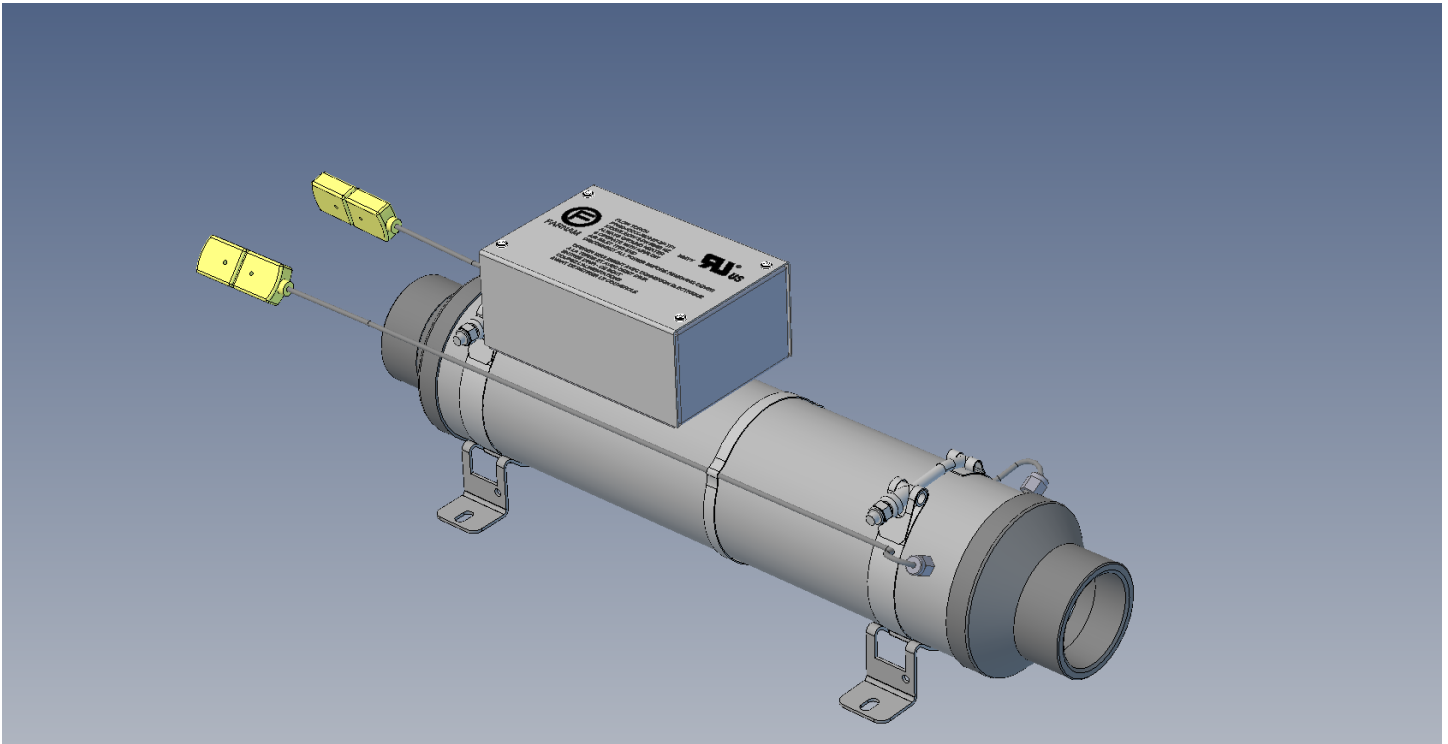

FT400 SHORT FLOW TORCH HEATER

This model can be viewed as a 3D model if opened in Adobe Reader. Simply click the object once - and then rotate, zoom, and pan to explore!