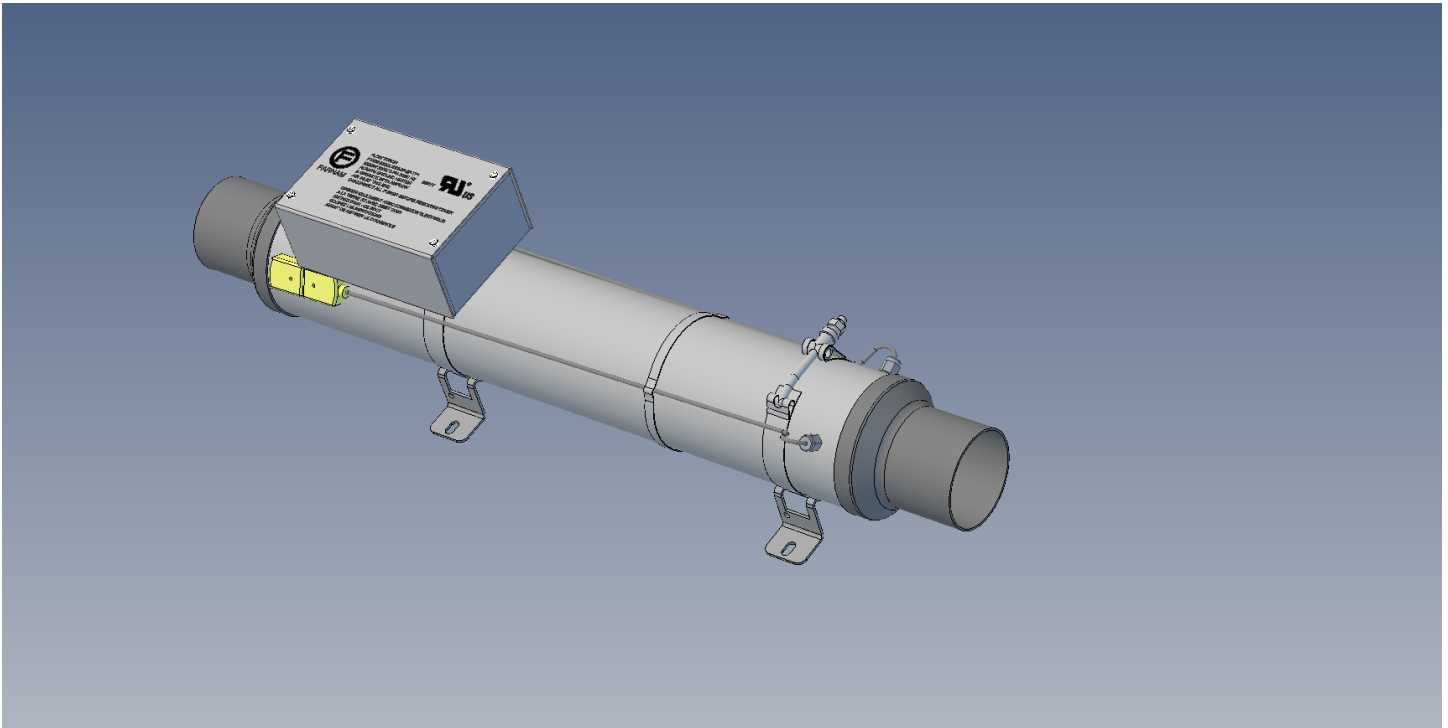

## FT400 LONG FLOW TORCH HEATER

This model can be viewed as a 3D model if opened in Adobe Reader. Simply click the object once - and then rotate, zoom, and pan to explore!