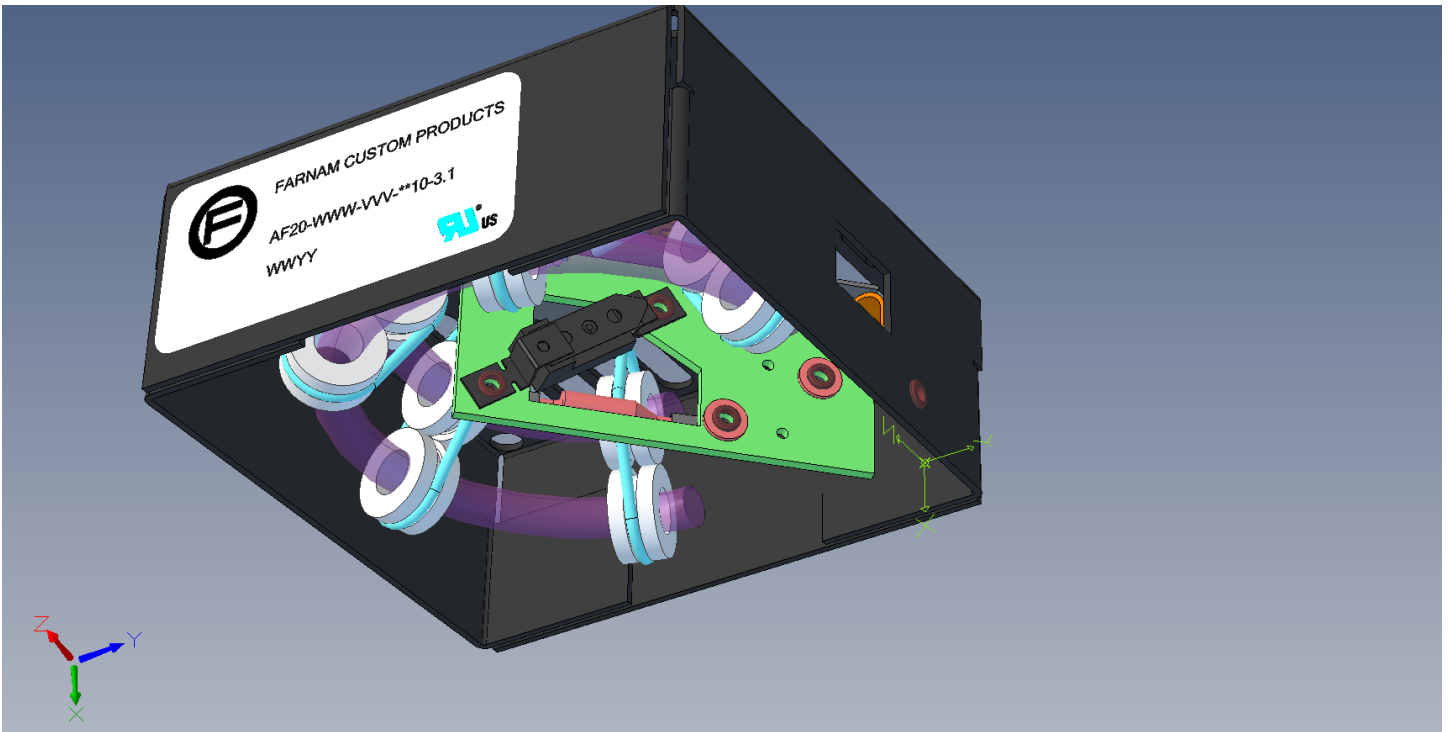

AF20-3.1 AXIAL FAN HEATER

This model can be viewed as a 3D model if opened in Adobe Reader. Simply click the object once - and then rotate, zoom, and pan to explore!