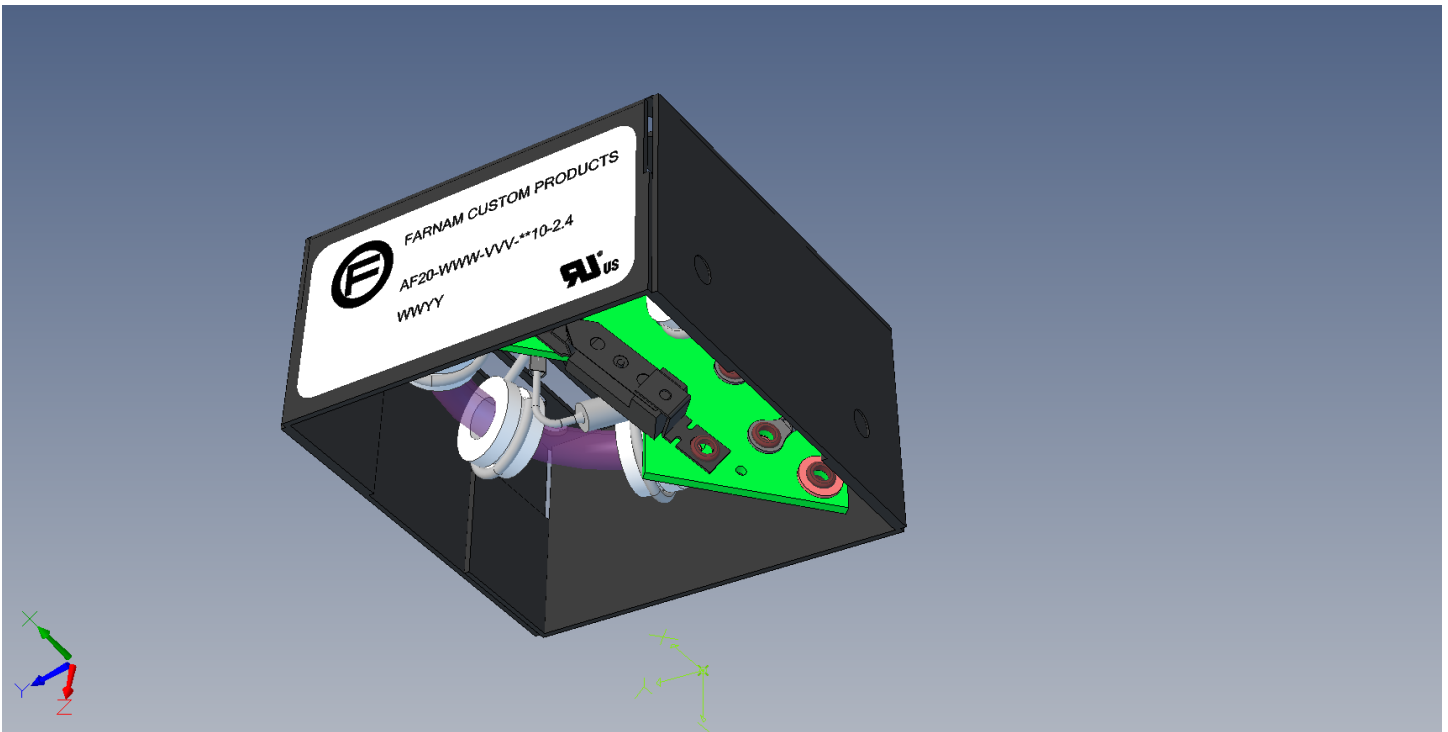

## AF20-2.4 AXIAL FAN HEATER

This model can be viewed as a 3D model if opened in Adobe Reader. Simply click the object once - and then rotate, zoom, and pan to explore!